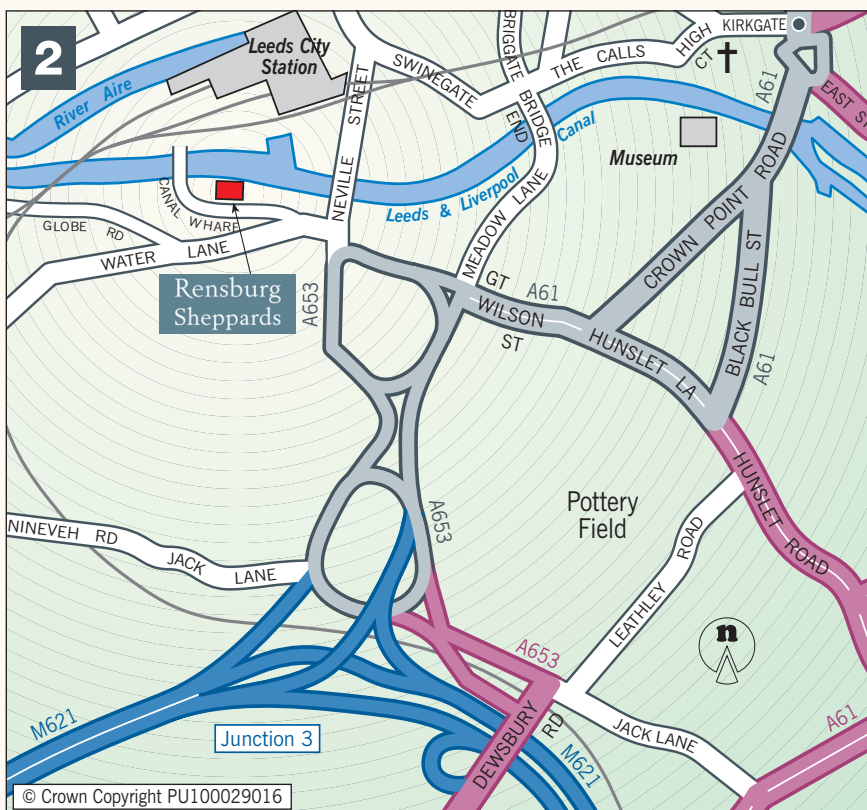

Rensburg Sheppards

Quayside House Canal Wharf
Leeds LS11 5PU
Telephone: 0113 245 4488
Facsimile: 0113 245 1188
Email: info.leeds@rsim.co.uk

How to Find us

By Road

FROM M621, Junction 3, take the **A653** northwards towards **Leeds City Centre**. Go straight on at the traffic lights and continue to follow signs for the **City Centre**. At the second set of lights, after the **Bridgewater Place building** on the left, turn left onto **Water Lane**. Continue past **Canal Wharf** and take the first available right leading to the NCP car park Granary Wharf. Then take first right back towards **Water Lane** and approach **Quayside House** on the left hand side.

By Rail

Leeds City Railway Station is approximately a 10 minute walk.

By Air

Leeds/Bradford Airport is approximately 30 minutes by car.

Visitor Car Parking

Car parking is available adjacent to Quayside House.